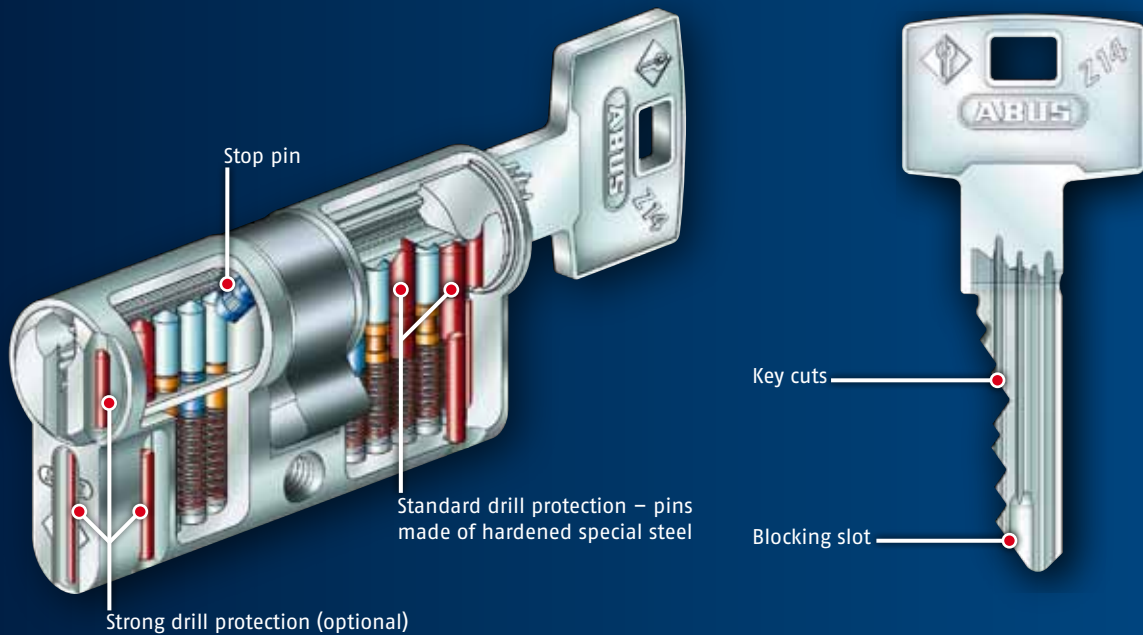

Security Tech Germany

System Z14

Profile with internal key stopper

MADE IN GERMANY

The good feeling of security

www.abus.com

Security Tech Germany

System Z14

Multiple paracentric profile with internal key stopper

All images with optional drill protection

Internal key stopper

- The special blocking slot offers an additional technical protection against copying
- If the blocking slot is missing the key cannot be inserted completely into the cylinder core and cannot open the cylinder

Bent precision shape

- The bent precision shape offers an effective picking resistance according to DIN norms
- Comfortable handling because of the solid key
- The reinforced key leads to a higher stability

General advantages

- Complex locking systems because of a 14 mm core diameter
- Can be combined with systems of a higher security level (XZ14)
- Legal protection against copying (patent)
- Emergency feature available from length 26,5/26,5 mm onwards
- Production according to DIN EN 1303, DIN 18252 and ISO 9001:2008
- 5 or 6 pins per cylinder side