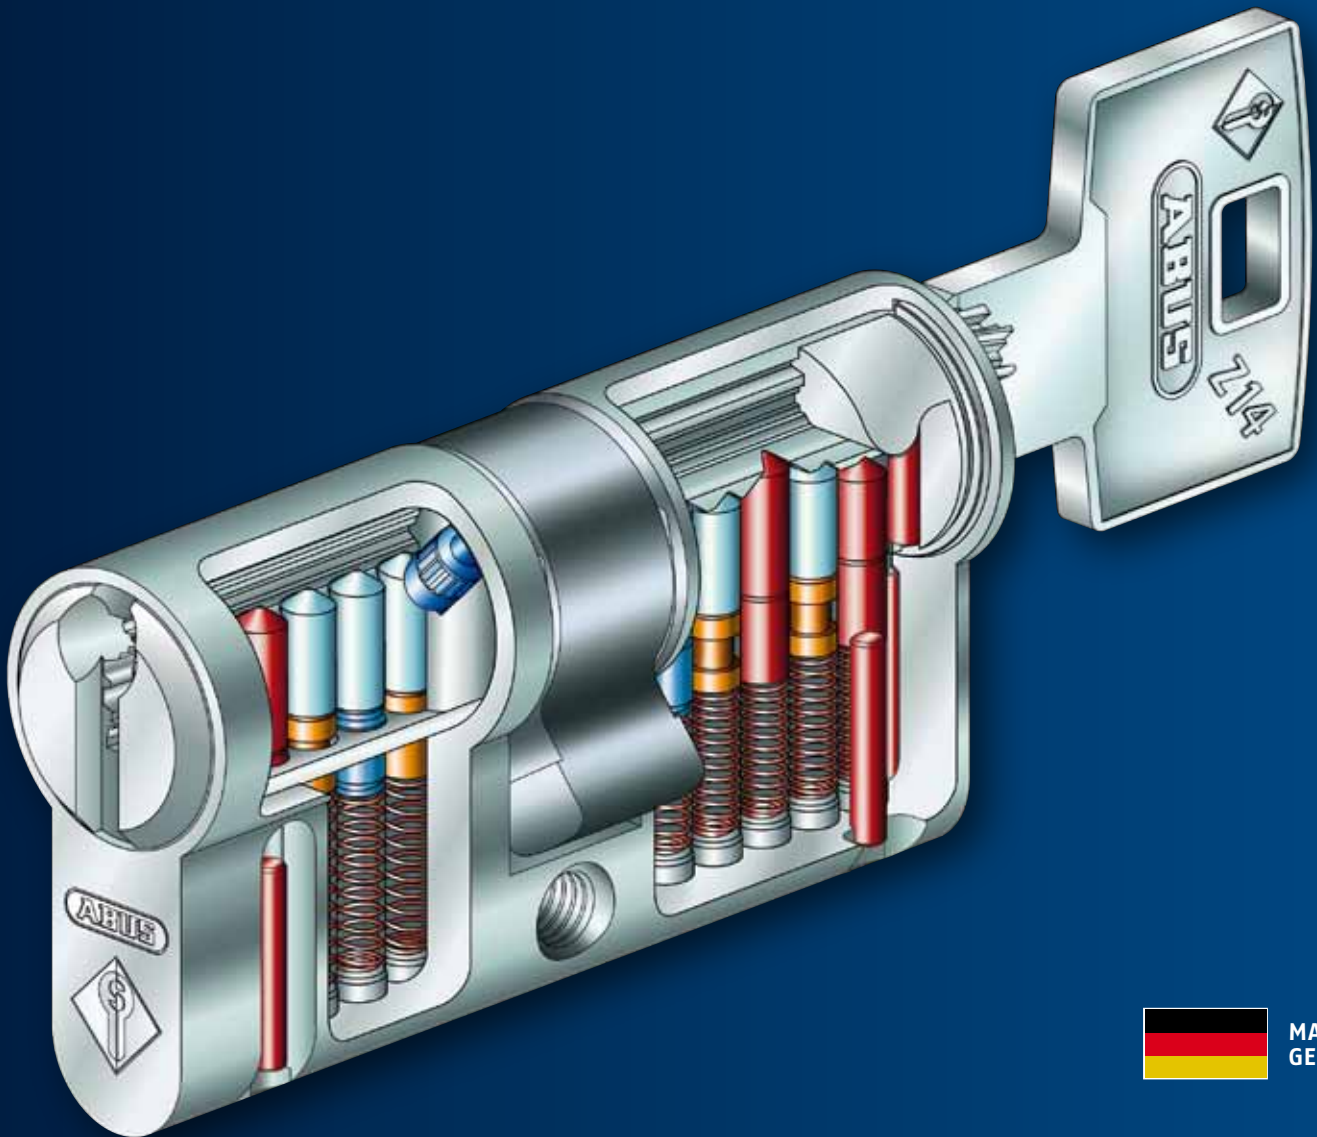

Security Tech Germany

System Z14

Profile with internal key stopper

MADE IN GERMANY

The good feeling of security

www.abus.com

Security Tech Germany

System Z14

Multiple paracentric profile with internal key stopper

All images with optional drill protection

Internal key stopper

- The special blocking slot offers an additional technical protection against copying
- If the blocking slot is missing the key cannot be inserted completely into the cylinder core and cannot open the cylinder

Bent precision shape

- The bent precision shape offers an effective picking resistance according to DIN norms
- Comfortable handling because of the solid key
- The reinforced key leads to a higher stability

General advantages

- Complex locking systems because of a 14 mm core diameter
- Can be combined with systems of a higher security level (XZ14)
- Legal protection against copying (patent)
- Emergency feature available from length 26,5/26,5 mm onwards
- Production according to DIN EN 1303, DIN 18252 and ISO 9001:2008
- 5 or 6 pins per cylinder side