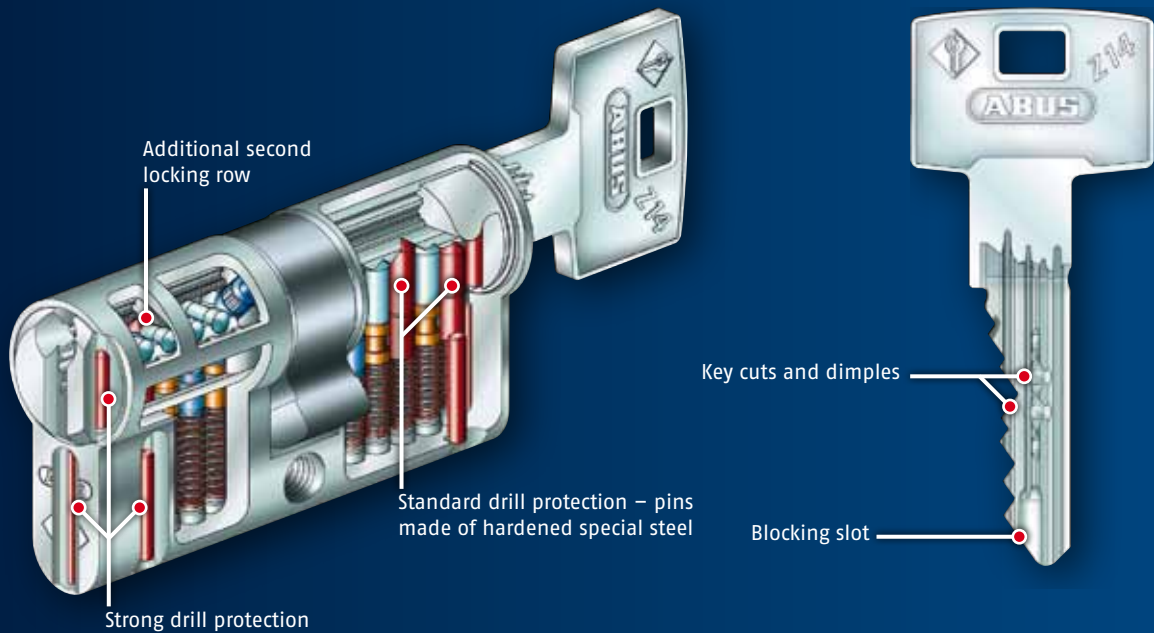

Security Tech Germany

Combination with system XZ14 (optional) For a higher protection against illegal opening

Ideal complement for higher security demands

- The second locking row (XZ14) extends the authority request and makes manipulation more complicated
- The system XZ14 can be used in the whole locking system or only for sections that demand a higher security level

The Plus of security

- An additional row of pins makes intelligent manipulation attempts more difficult
- The dimples complicate illegal copying of keys
- Up to 11 locking elements per cylinder side for an optimal protection against opening attempts

Investment security

- An additional row of pins makes even more complex locking systems and extensions possible
- The option of a later extension offers more extensive adjustment possibilities, for example when the authorization structure changes
- A later extension guarantees a long use of a locking system, for example when a key is lost